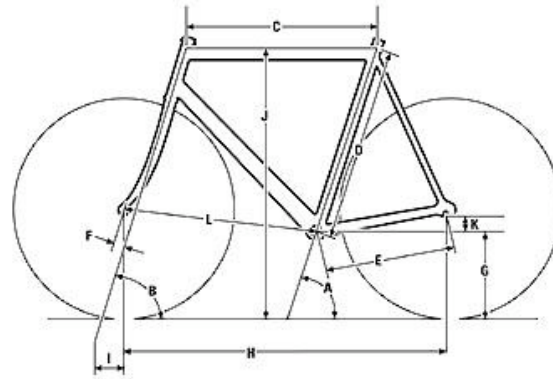

HOME | COMPANY | FAQ | CRIT

FIND A DEALER

BIKES HEADSHOK APPAREL FOOTWEAR GEAR TECH *Just for Women*

NEWS & EVENTS | PRESS | GLOBAL TEAMS | LOCAL TEAMS | PRODUCT REVIEWS | TOURING | TEST RIDES

CAAD5, CAAD4 Road Geometry Chart

		48	50	52	*53
Seat Tube Angle (degrees)	A	74.5	74.5	74	74
Head Tube Angle (degrees)	B	72.5	72.5	73	73
Horizontal Top Tube Length (in/cm)	C	20.3/51.5	20.7/52.5	21.1/53.5	21.3/54
Measured Size (cm)	D	48	50	52	53
Chainstay Length (in/cm)	E	15.9/40.5	15.9/40.5	15.9/40.5	15.9/40.5
Fork Rake (in/cm)	F	1.7/4.3	1.7/4.3	1.7/4.3	1.7/4.3
Bottom Bracket Height (in/cm)	G	10.7/27.3	10.7/27.3	10.7/27.3	10.7/27.3
Wheelbase (in/cm)	H	37.6/95.6	38/96.7	38.1/96.9	38.3/97.4
Trail (cm)	I	6.2	6.2	5.9	5.9
Standover Height (in/cm)	J	29.7/75.4	30/76.3	30.6/77.7	30.8/78.3
Bottom Bracket Drop (in/cm)	K	2.6/6.7	2.6/6.7	2.6/6.7	2.6/6.7
Front-Center Distance (in/cm)	L	22/56	22.5/57.1	22.6/57.3	22.8/57.8
Size		54	*55	56	*57
Seat Tube Angle (degrees)	A	74	73.5	73.5	73.5
Head Tube Angle (degrees)	B	73	73	73	73
Horizontal Top Tube Length (in/cm)	C	21.5/54.5	21.8/55.25	22/56	22.3/56.75
Measured Size (cm)	D	54	55	56	57
Chainstay Length (in/cm)	E	15.9/40.5	15.9/40.5	15.9/40.5	15.9/40.5
Fork Rake (in/cm)	F	1.7/4.3	1.7/4.3	1.7/4.3	1.7/4.3
Bottom Bracket Height (in/cm)	G	10.7/27.3	10.7/27.3	10.7/27.3	10.7/27.3
Wheelbase (in/cm)	H	38.5/97.9	38.7/98.2	39/99	39.3/99.7
Trail (cm)	I	5.9	5.9	5.89	5.9
Standover Height (in/cm)	J	31.2/79.2	31.5/80	31.9/81	32.3/82
Bottom Bracket Drop (in/cm)	K	2.6/6.7	2.6/6.7	2.6/6.7	2.6/6.7
Front-Center Distance (in/cm)	L	23/58.3	23.1/58.6	23.3/59.3	23.6/60
Size		58	*59	60	63
Seat Tube Angle (degrees)	A	73.5	73	73	73
Head Tube Angle (degrees)	B	73	73.5	73.5	73.5
Horizontal Top Tube Length (in/cm)	C	22.6/57.5	22.9/58.25	23.2/59	23.6/60
Measured Size (cm)	D	58	59	60	63
Chainstay Length (in/cm)	E	15.9/40.5	15.9/40.5	15.9/40.5	15.9/40.5
Fork Rake (in/cm)	F	1.7/4.3	1.7/4.3	1.7/4.3	1.7/4.3
Bottom Bracket Height (in/cm)	G	10.7/27.3	10.7/27.3	10.7/27.3	10.7/27.3
Wheelbase (in/cm)	H	39.6/100.5	39.4/100.2	39.7/100.9	40.1/101.9